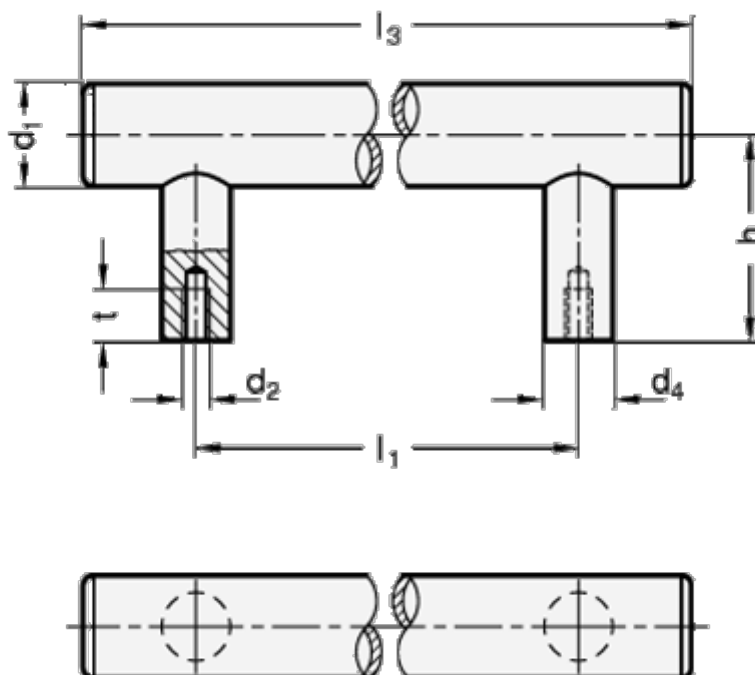

Data Sheet

Article number: 20666530M6400K

Description: E+G St. steel tubular handle GN 666.5-30-M6-400-K
K - with plastic cover cap, mountet from the back

Measures

d1	= 30
d2	= M6
d4	= 20
h	= 60
l1 +/-0.5	= 400
l3	= 465
l4	= 15
t min	= 15